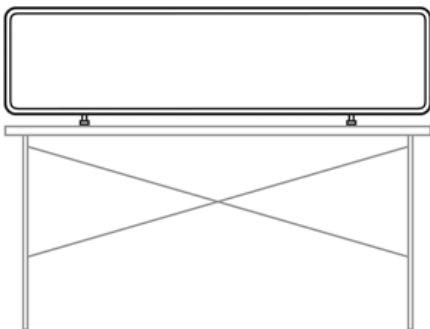

Pannello tavola

**Pannello Tavola**

Design	Matteo Thun
Sizes (cm)	40 x 160
Weight (kg)	7
Surface	Felt (100% wool felt)
Accessories	magnet holder

**Colors**

Feltro karakul 695

Feltro two 60289

Feltro plus 60281