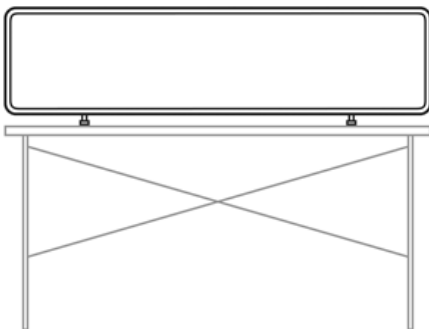

Pannello tavola

**Pannello Tavola**

Design	Matteo Thun
Sizes (cm)	40 x 160
Weight (kg)	7
Surface	Felt (100% wool felt)
Accessories	magnet holder

**Colors**

Feltro karakul 695

Feltro two 60289

Feltro plus 60281